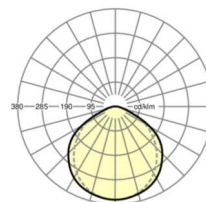

ELECTRICAL ENGINEERING

Controller	Electronic driver (1 pcs.)
System output	29W
Mains voltage	230V/50Hz
Energy efficiency class/light source	C

LIGHTING TECHNOLOGY

Placement	LED, Colour rendering/Light colour CRI ≥ 80 / 4000K
Colour tolerance (MacAdam)	3SDCM
Photobiological safety (Luminaire)	RGO
Nominal luminous flux	4357lm
LED service life	50000h L80/B10 (Tq 45°C)
Luminaire luminous efficiency	153lm/W
Beam angle	115° (C0) / 105° (C90)
UGR lat./long.	26.0 / 27.1

MECHANICS

Housing colour	traffic white RAL 9016
Dimensions (LxWxH/DxH)	1531mm x 55mm x 43mm
Weight (net)	2kg
Type of installation	Mounting rail system installation, Ceiling-mounted light structure, Pendant light structure

Dimensions

L	1531 mm	Length
B	55 mm	Width
H	43 mm	Height

DEEP-LINK

<https://www.regiolum.de/en/article/19102004010>

Reference	LED 4200lm 840
ηLB	100 %
Φ ↓/↑	100 % / 0 %
UGR lat./long.	26.0 / 27.1